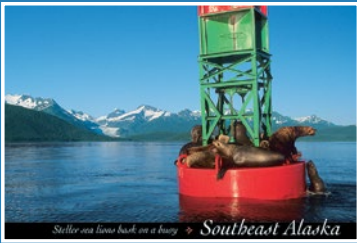

PHOTOGRAPHY
MARK KELLEY

Alaska Postcards

Standard Size 4" x 6". Printed sustainably at a fully certified Forest Stewardship Council (FSC) printer

ALASKA WILDLIFE POSTCARDS

PC 131

PC 2304

PC 141

PC 142