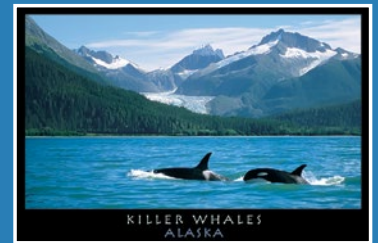

PHOTOGRAPHY
MARK KELLEY

Alaska Postcards

Standard Size 4" x 6". Printed sustainably at a fully certified Forest Stewardship Council (FSC) printer

ALASKA WILDLIFE POSTCARDS

PC 131

PC 2304

PC 141

PC 142