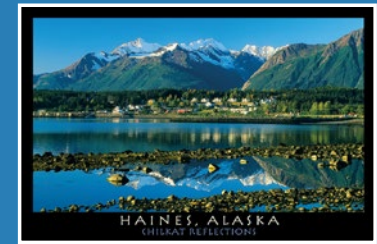

Alaska Postcards

Standard Size 4" x 6". Printed sustainably at a fully certified Forest Stewardship Council (FSC) printer

ALASKA DESTINATIONS AND ATTRACTIONS, CONTINUED

PC 106

FOR MORE INFORMATION ON
POSTCARDS, VISIT

MarkKelley.com

orders@markkelley.com
PO Box 32077 • Juneau, Alaska 99803
907.586.1993

PHOTOGRAPHY
MARK KELLEY