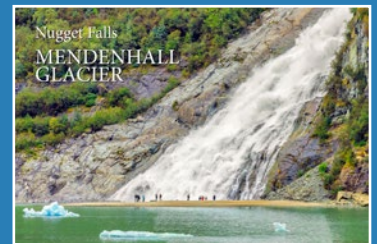

Standard Size 4" x 6". Printed sustainably at a fully certified Forest Stewardship Council (FSC) printer

ALASKA DESTINATIONS AND ATTRACTIONS, CONTINUED

PC 114

PC 2332

PC 2333

PC 2331

PC 2330

PC 2329